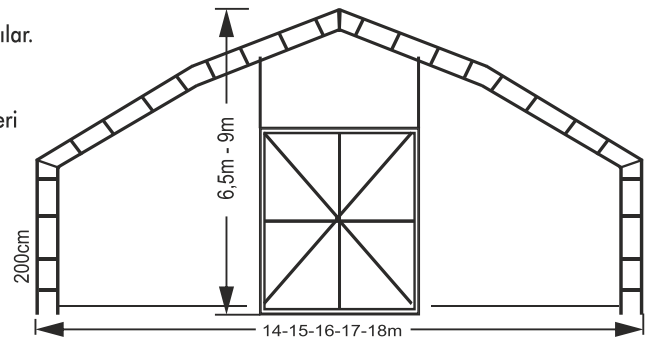

► ÖZELLİKLERİ

- 14-15-16-17-18m Genişlik, İstenilen Uzunlukta, Orta yüksekliği; 6,5 - 9m'dir. İhtiyaç dahilinde yan ve orta yükseklik imkânı.
- De-monte flanşlı civatalı geçmeli bağlantı iskeletle kolay kurulum ve söküm işlemi
- Galvanizli iskelet ve sağlamlığı test edilmiş statik hesaplamaları yapılmış demir taşıyıcılar.
- Profil çerçevesi tek, kelebek şeklinde tam açılır kapı, kepenk kapı seçenekleri.
- Branda kapaklı, metal çerçevesi, şeffaf kapaklı, pvc ısı camlı ve tüm pencere seçenekleri
- Mahya tipi baca, metal şapkalı baca ve tüm havalandırma seçenekleri.
- 500gr-1100gr ve 1100dtx 2200dtx Polyester Branda Alevyürümez Laklı seçenekleri.
- Isı ve nem izolasyonlu veya yalıtımsız üretim ve kullanım imkânı.
- Beton veya toprak fark etmeksizin tüm zeminlere kurulabilir.