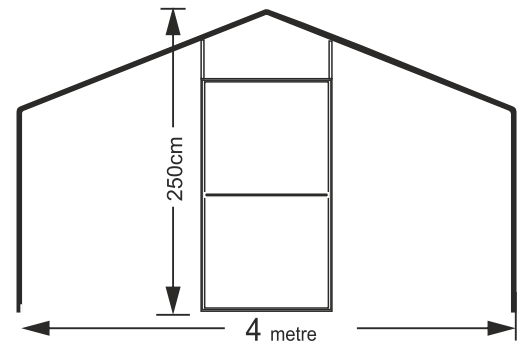

**FAMILY LIFE - DISASTER TENT / WATCHMAN, SHEPHERD TENT /
FOR HOBBY PURPOSES; POULTRY, POULTRY, WORM MANURE, SHEEP, FEEDING HOUSE TENT**

AİLE YAŞAM - AFET ÇADIRI / ARICI, BEKÇİ, ÇOBAN ÇADIRI /
HOBİ AMAÇLI; TAVUKÇULUK, KANATLI, SOLUCAN GÜBRE, KOYUN, BESİHANE ÇADIRI

► FEATURES

- 3m, 4m or 5m Width, Desired Length,
- Medium height; It is 2.10 - 2.5m.
- Easy installation and dismantling with de-mounted frame
- Galvanized frame and durability tested iron carriers.
- Profile frame door or zipper type door system
- 400gr-1100gr, 450dtx or 1100dtx Polyester Canvas (Flameproof option)
- Possibility of production and use with or without insulation.
- There is a stove exit chimney inside which can be lit.
- It can be installed on all surfaces, regardless of concrete or soil.

► ÖZELLİKLERİ

- 3m, 4m veya 5m Genişlik, İstenilen Uzunlukta,
- Orta yüksekliği; 2,10 - 2,5m'dir.
- De-monte iskeletle kolay kurulum ve söküm işlemi
- Galvanizli iskelet ve sağlamlığı test edilmiş demir taşıyıcılar.
- Profil çerçevesi kapı veya fermuar tipi kapı sistemi
- 400gr-1100gr, 450dtx veya 1100dtx Polyester Branda (Alevyürümez seçeneği)
- İzolasyonlu veya yalıtımsız üretim ve kullanım imkanı.
- İçerisinde soba yakılabilir soba çıkış bacası mevcuttur.
- Beton veya toprak fark etmeksizin tüm zeminlere kurulabilir.