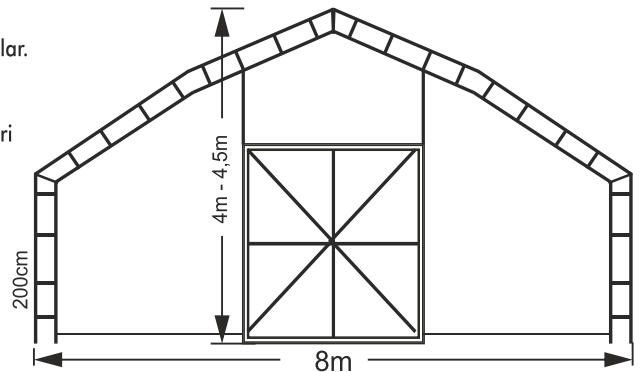

► ÖZELLİKLERİ

- 8m Genişlik, İstenilen Uzunlukta, Orta yüksekliği; 4 - 8m'dir. İhtiyaç dahilinde yan ve orta yükseklik imkânı.
- De-monte flanşlı civatalı geçmeli bağlantı iskeletle kolay kurulum ve söküm işlemi
- Galvanizli iskelet ve sağlamlığı test edilmiş statik hesaplamaları yapılmış demir taşıyıcılar.
- Profil çerçeveli kapı tek, kelebek şeklinde tam açılır kapı, kepenk kapı seçenekleri.
- Branda kapaklı, metal çerçeveli, şeffaf kapaklı, pvc ısı camlı ve tüm pencere seçenekleri
- Mahya tipi baca, metal şapkalı baca ve tüm havalandırma seçenekleri.
- 500gr-1100gr ve 1100dtx 2200dtx Polyester Branda Alevyürümez Laklı seçenekleri.
- Isı ve nem izolasyonlu veya yalıtımsız üretim ve kullanım imkânı.
- Beton veya toprak fark etmeksizin tüm zeminlere kurulabilir.