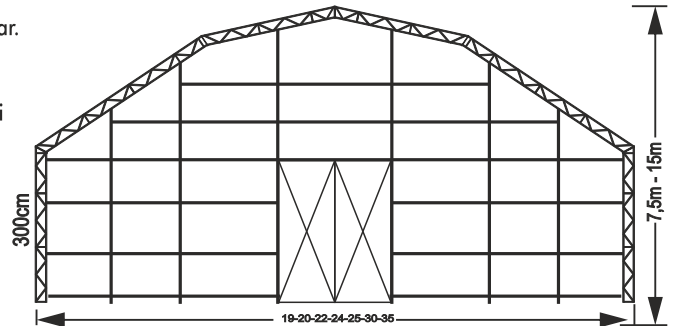

► ÖZELLİKLERİ

- 19-20-21-22m Genişlik, İstenilen Uzunlukta, Orta yüksekliği; 6,5 - 9m'dir. İhtiyaç dahilinde yan ve orta yükseklik imkânı.
- De-monte flanşlı civatalı geçmeli bağlantı iskeletle kolay kurulum ve söküm işlemi
- Galvanizli iskelet ve sağlamlığı test edilmiş statik hesaplamaları yapılmış demir taşıyıcılar.
- Profil çerçevesi tek, kelebek şeklinde tam açılır kapı, kepenk kapı seçenekleri.
- Branda kapaklı, metal çerçevesi, şeffaf kapaklı, pvc ısı camlı ve tüm pencere seçenekleri
- Mahya tipi baca, metal şapkalı baca ve tüm havalandırma seçenekleri.
- 500gr-1100gr ve 1100dtx 2200dtx Polyester Branda Alevyürümez Laklı seçenekleri.
- Isı ve nem izolasyonlu veya yalıtımsız üretim ve kullanım imkânı.
- Beton veya toprak fark etmeksizin tüm zeminlere kurulabilir.