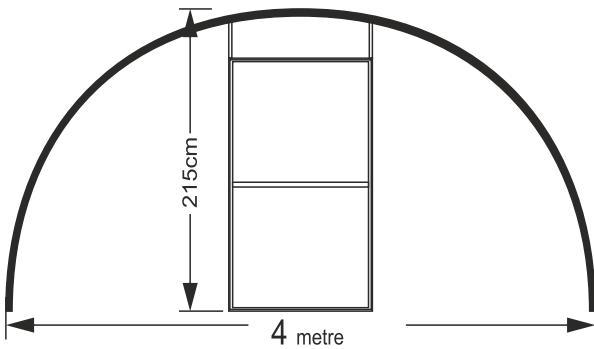

Note: Make necessary checks in case of wind, rain and snow. should be done and precautions should be taken. It is not recommended in areas with harsh climate.

Not: Rüzgar, yağmur ve kar yağışında gerekli kontrolleri yapıp, önlem alınmalıdır. İklimin sert olduğu bölgelerde önerilmez.