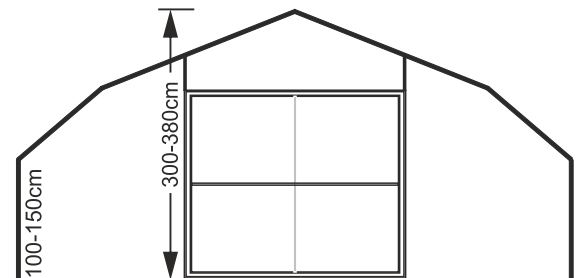

► ÖZELLİKLERİ

- 5m, 6m, 7m, 8m Genişlik, İstenilen Uzunlukta, Orta yüksekliği; 2,10 - 2,5m'dir.
- De-monte iskeletle kolay kurulum ve söküm işlemi.
- Galvanizli iskelet ve sağlamlığı test edilmiş demir taşıyıcılar.
- Profil çerçeveli kapı veya fermuar tipi kapı sistemi.
- 400gr-1100gr, 450dtx veya 1100dtx Polyester Branda (Alevyürümez) seçenekleri.
- İzolasyonlu veya yalıtımsız üretim ve kullanım imkanı.
- İçerisinde soba yakılabilir soba çıkış bacası mevcuttur.
- Beton veya toprak farketmeksizin tüm zeminlere kurulabilir.