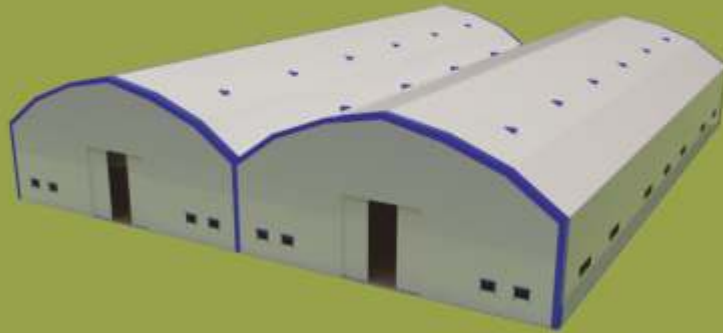

ANIMAL TENT - CATTLE STABLE - OFFICE ENTRY - WAREHOUSE
PROFESSIONAL POULTRY - GOOSE - TURKEY - MUSHROOM - WORM CASTING

HAYVAN ÇADIRI - BÜYÜKBAŞ AHIRI - KÜÇÜKBAŞ AĞILI - DEPO
PROFESYONEL TAVUKÇULUK - KAZ - HİNDİ - MANTAR - SOLUCAN GÜBRESİ