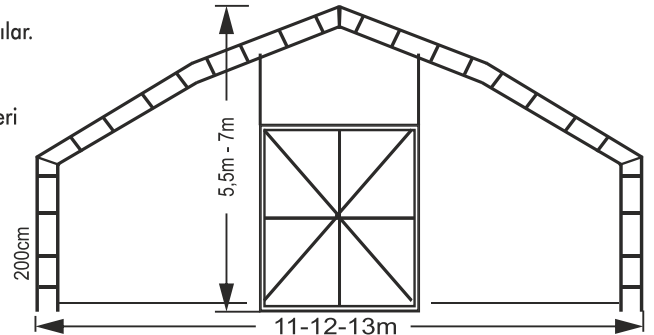

► ÖZELLİKLERİ

- 11-12-13m Genişlik, İstenilen Uzunlukta, Orta yüksekliği; 6 - 7m'dir. İhtiyaç dahilinde yan ve orta yükseklik imkânı.
- De-monte flanşlı civatalı geçmeli bağlantı iskeletle kolay kurulum ve söküm işlemi
- Galvanizli iskelet ve sağlamlığı test edilmiş statik hesaplamaları yapılmış demir taşıyıcılar.
- Profil çerçevesi tek, kelebek şeklinde tam açılır kapı, kepenk kapı seçenekleri.
- Branda kapaklı, metal çerçevesi, şeffaf kapaklı, pvc ısı camlı ve tüm pencere seçenekleri
- Mahya tipi baca, metal şapkalı baca ve tüm havalandırma seçenekleri.
- 650gr-1100gr ve 1100dtx 2200dtx Polyester Branda Alevyürümez Laklı seçenekleri.
- Isı ve nem izolasyonlu veya yalıtımsız üretim ve kullanım imkânı.
- Beton veya toprak fark etmeksizin tüm zeminlere kurulabilir.