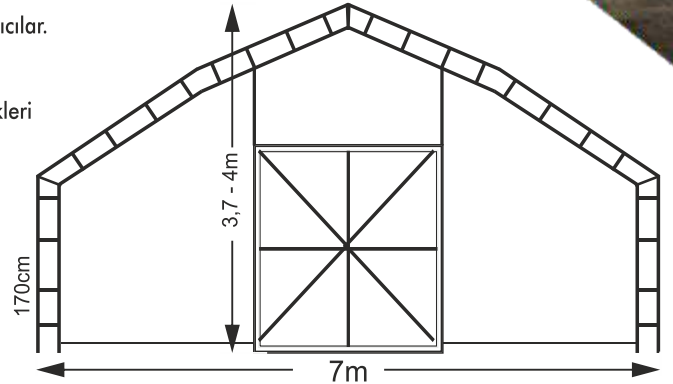

► ÖZELLİKLERİ

- 6-7m Genişlik, İstenilen Uzunlukta, Orta yüksekliği; 3,5 - 8m'dir. İhtiyaç dahilinde yan ve orta yükseklik imkânı.
- De-monte flanşlı civatalı geçmeli bağlantı iskeletle kolay kurulum ve söküm işlemi
- Galvanizli iskelet ve sağlamlığı test edilmiş statik hesaplamaları yapılmış demir taşıyıcılar.
- Profil çerçeveli kapı tek, kelebek şeklinde tam açılır kapı, kepenk kapı seçenekleri.
- Branda kapaklı, metal çerçeveli, şeffaf kapaklı, pvc ısı camlı ve tüm pencere seçenekleri
- Mahya tipi baca, metal şapkalı baca ve tüm havalandırma seçenekleri.
- 500gr-1100gr ve 1100dtx 2200dtx Polyester Branda Alevyürümez Laklı seçenekleri.
- Isı ve nem izolasyonlu veya yalıtımsız üretim ve kullanım imkânı.
- Beton veya toprak fark etmeksizin tüm zeminlere kurulabilir.