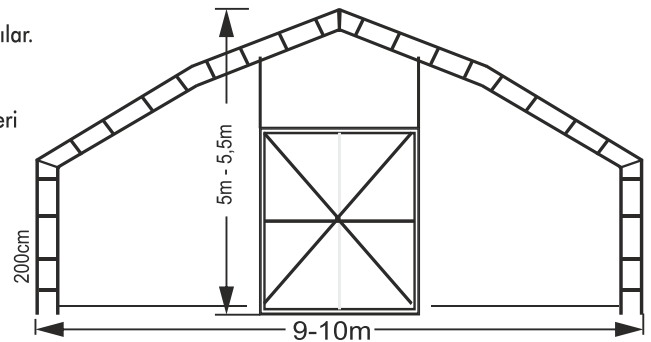

► ÖZELLİKLERİ

- 8m Genişlik, İstenilen Uzunlukta, Orta yüksekliği; 4 - 8m'dir. İhtiyaç dahilinde yan ve orta yükseklik imkânı.
- De-monte flanşlı civatalı geçmeli bağlantı iskeletle kolay kurulum ve söküm işlemi
- Galvanizli iskelet ve sağlamlığı test edilmiş statik hesaplamaları yapılmış demir taşıyıcılar.
- Profil çerçeveli kapı tek, kelebek şeklinde tam açılır kapı, kepenk kapı seçenekleri.
- Branda kapaklı, metal çerçeveli, şeffaf kapaklı, pvc ısı camlı ve tüm pencere seçenekleri
- Mahya tipi baca, metal şapkalı baca ve tüm havalandırma seçenekleri.
- 500gr-1100gr ve 1100dtx 2200dtx Polyester Branda Alevyürümez Laklı seçenekleri.
- Isı ve nem izolasyonlu veya yalıtımsız üretim ve kullanım imkânı.
- Beton veya toprak fark etmeksizin tüm zeminlere kurulabilir.